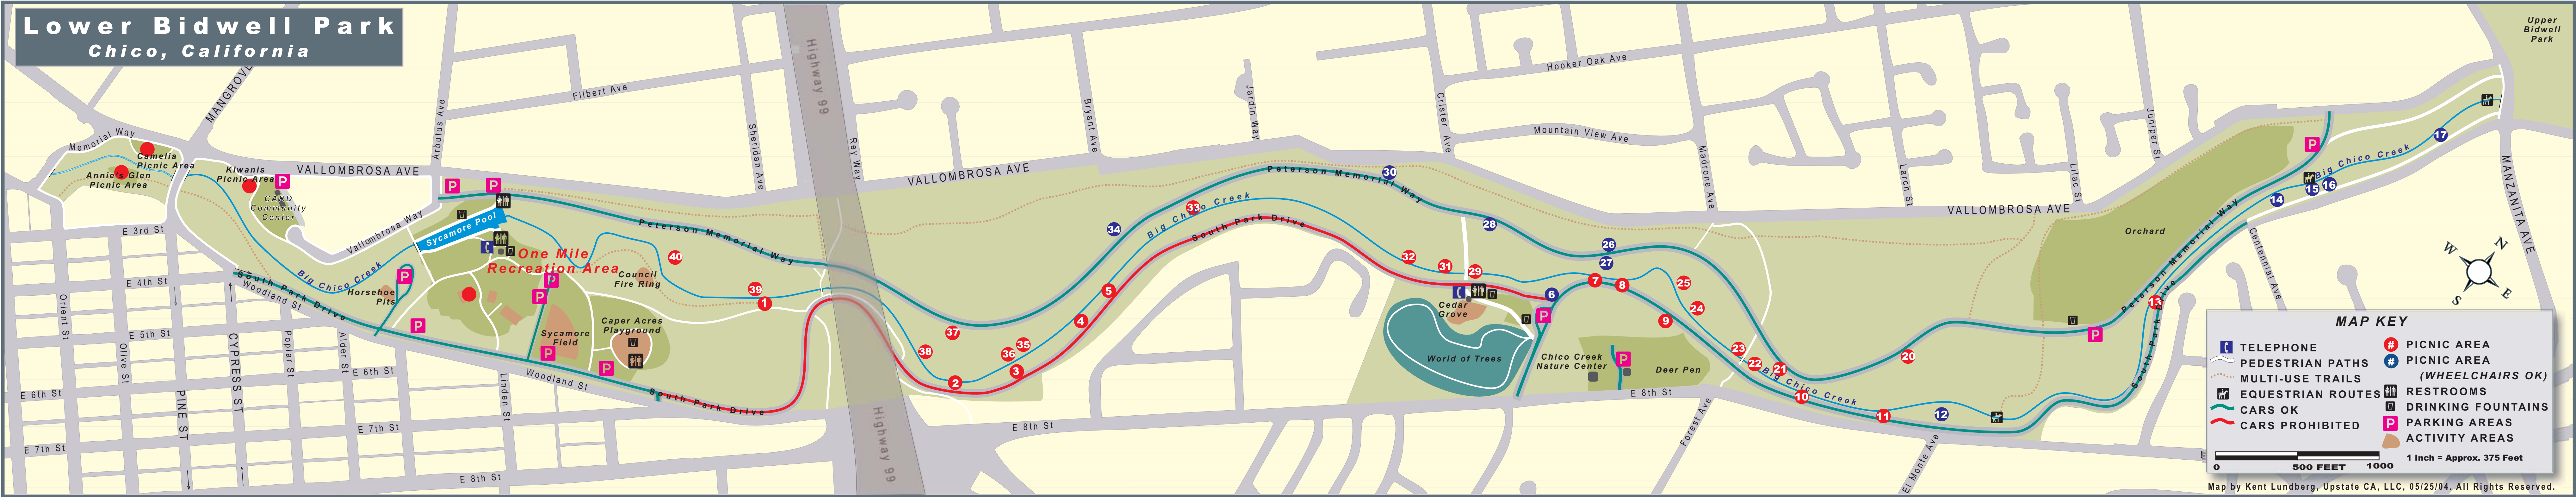

Lower Bidwell Park

Chico, California

MAP KEY

	TELEPHONE		PICNIC AREA
	PEDESTRIAN PATHS		PICNIC AREA (WHEELCHAIRS OK)
	MULTI-USE TRAILS		RESTROOMS
	EQUESTRIAN ROUTES		DRINKING FOUNTAINS
	CARS OK		PARKING AREAS
	CARS PROHIBITED		ACTIVITY AREAS

1 Inch = Approx. 375 Feet

0 500 FEET 1000

Map by Kent Lundberg, Upstate CA, LLC, 05/25/04. All Rights Reserved.