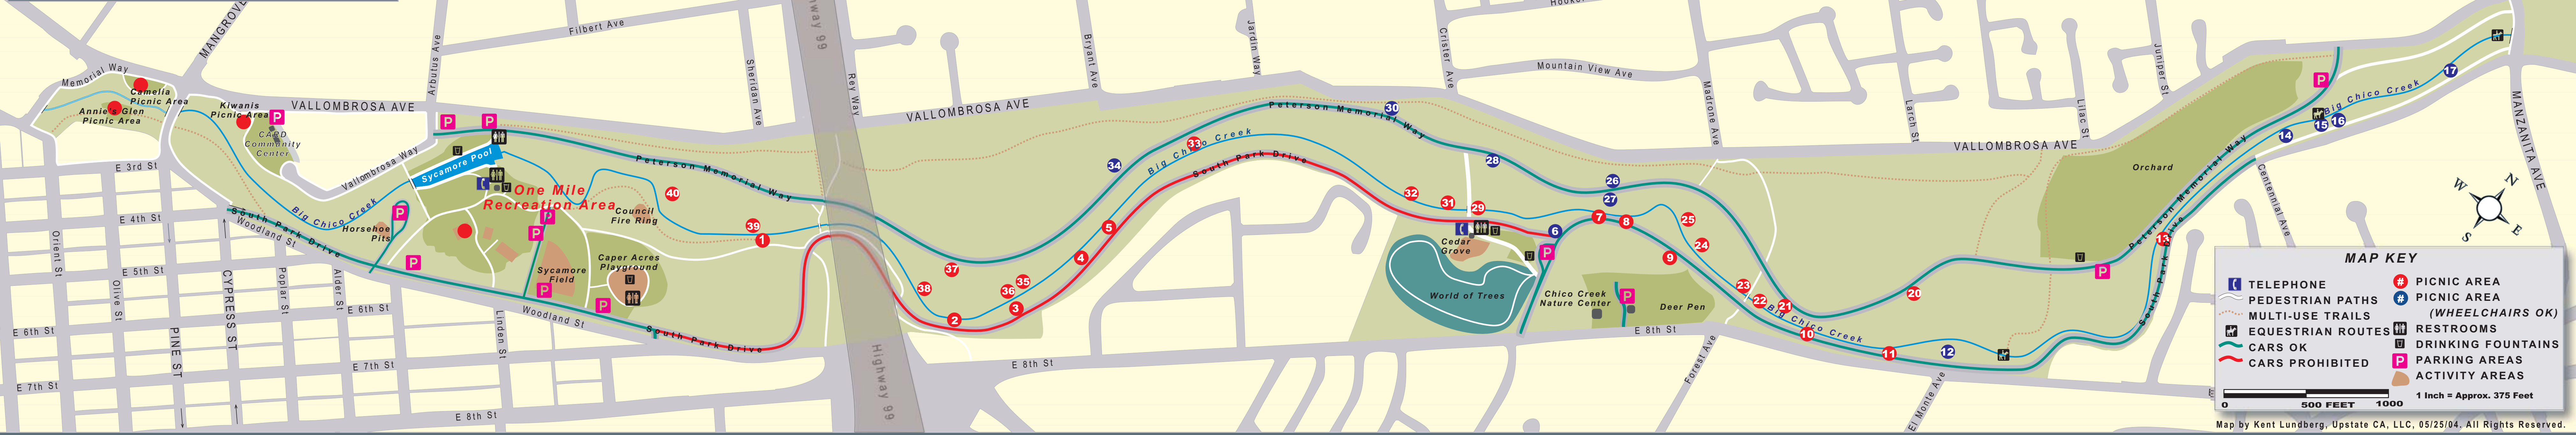

Lower Bidwell Park

Chico, California

MAP KEY

	TELEPHONE		PICNIC AREA
	PEDESTRIAN PATHS		PICNIC AREA (WHEELCHAIRS OK)
	MULTI-USE TRAILS		RESTROOMS
	EQUESTRIAN ROUTES		DRINKING FOUNTAINS
	CARS OK		PARKING AREAS
	CARS PROHIBITED		ACTIVITY AREAS

1 Inch = Approx. 375 Feet

0 500 FEET 1000

Map by Kent Lundberg, Upstate CA, LLC, 05/25/04. All Rights Reserved.